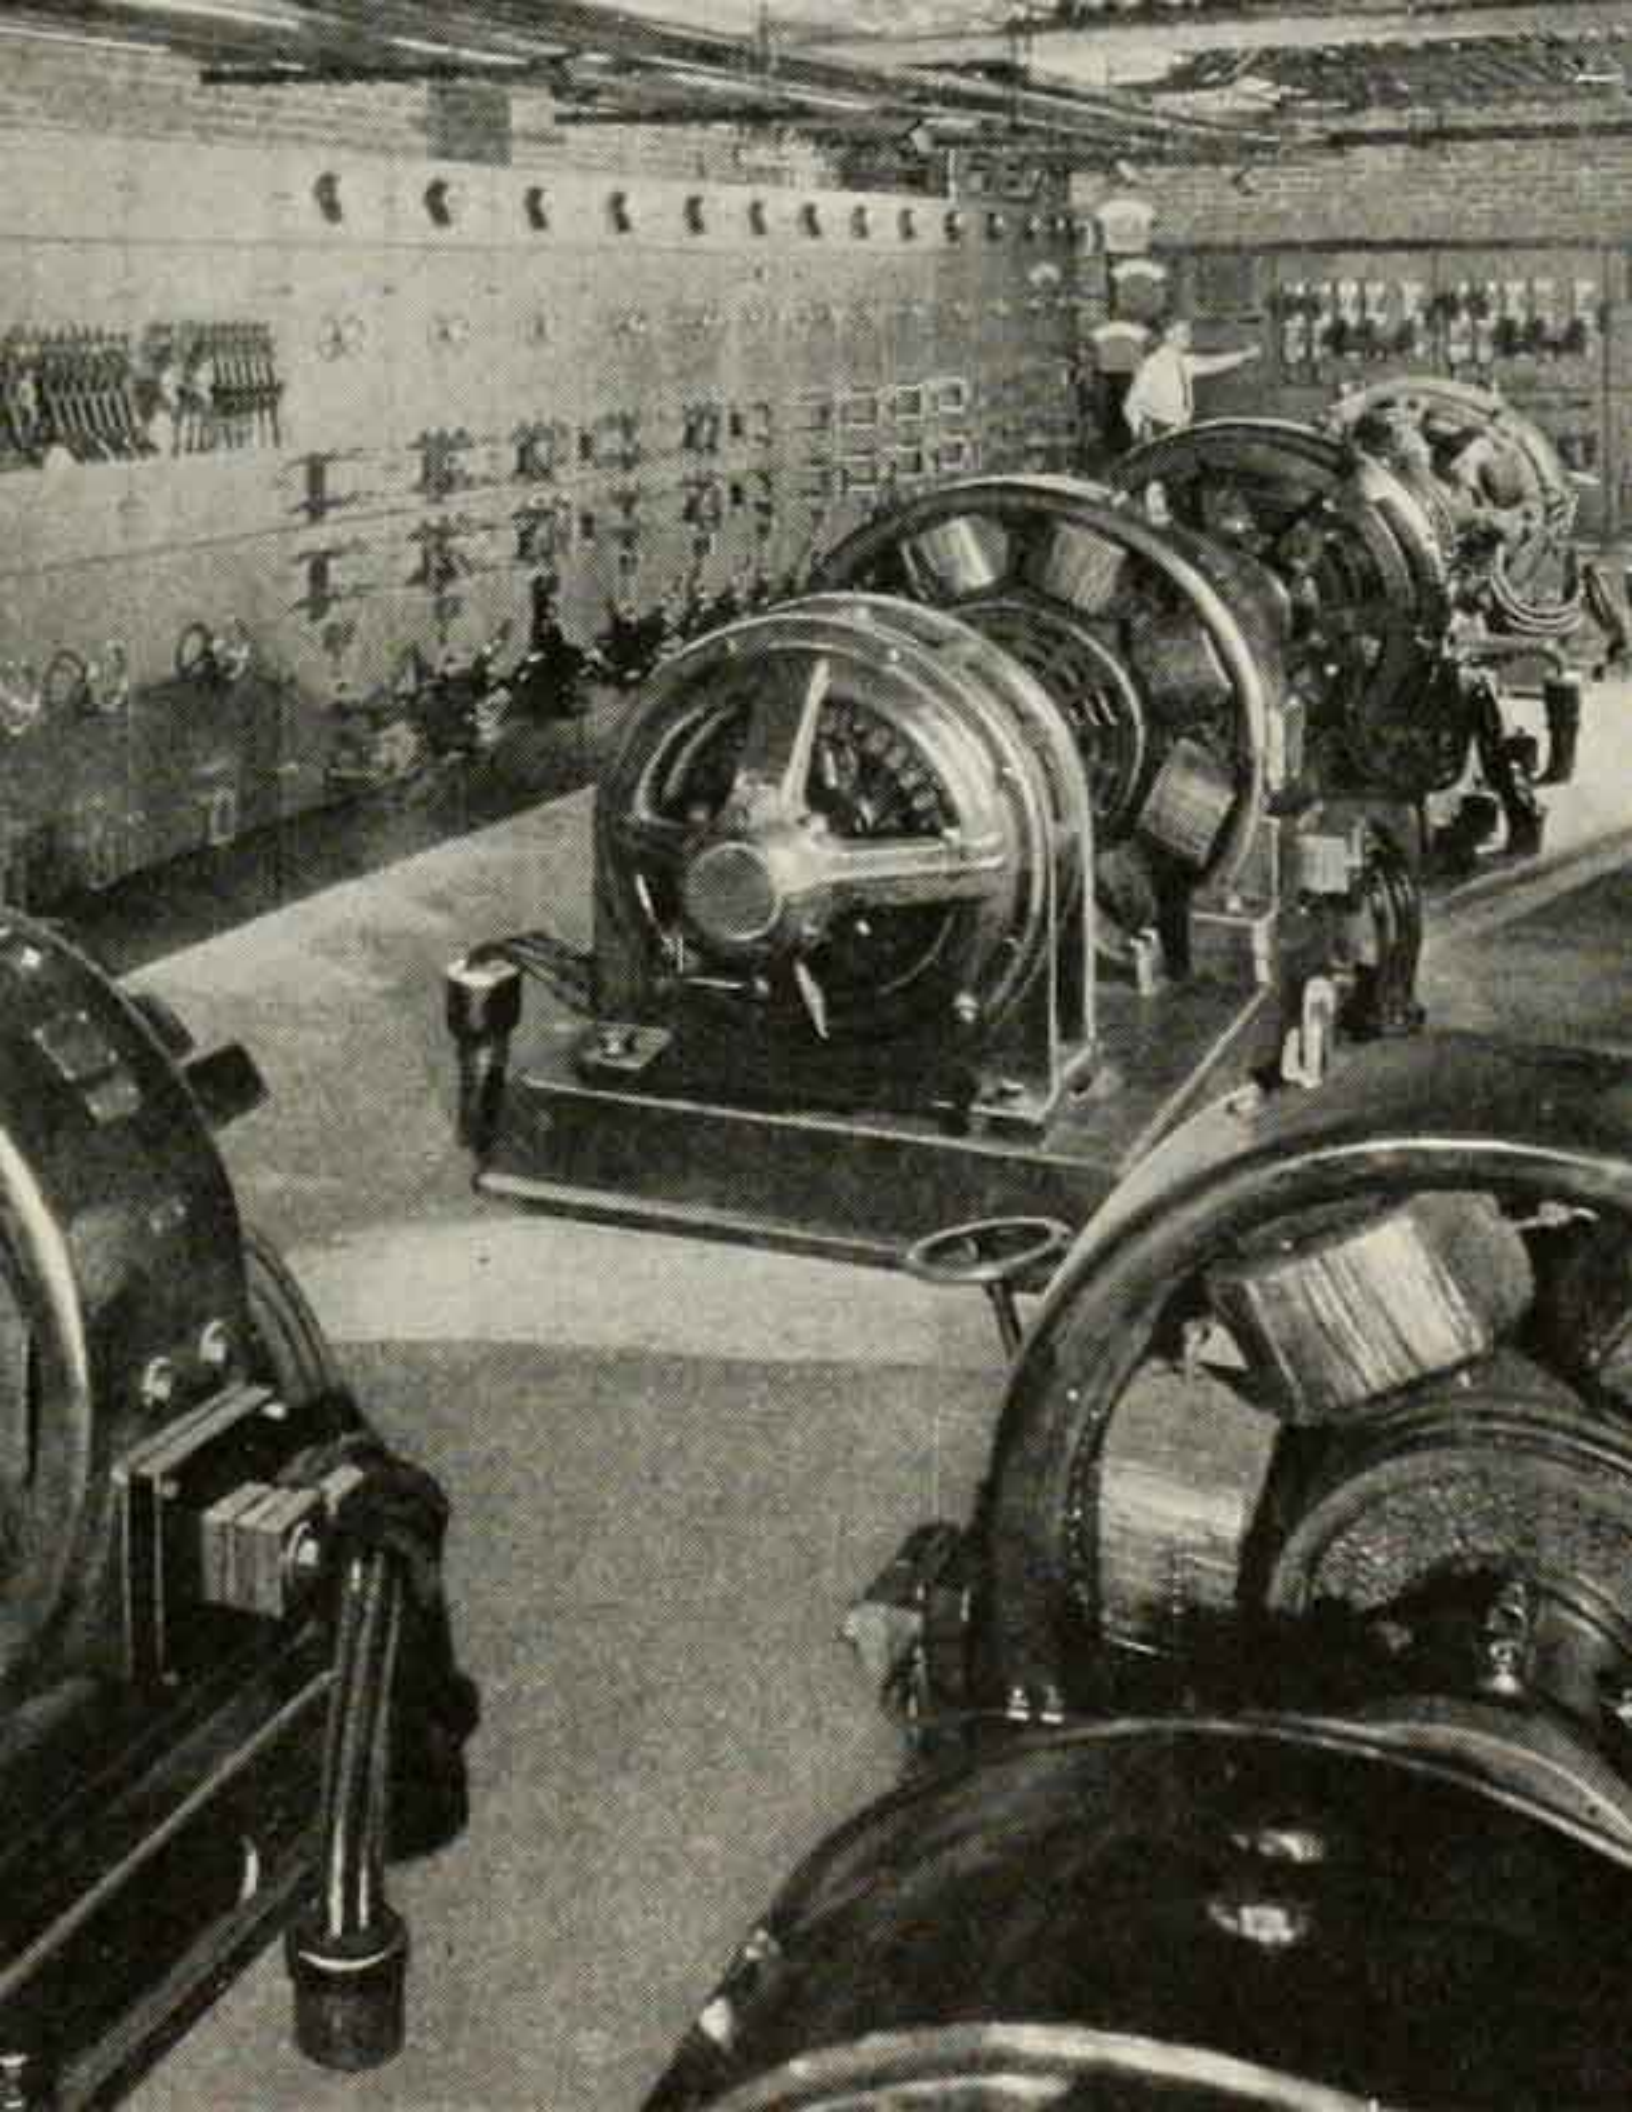

8. HILT OF SWORD

9. A HEARTBEAT AWAY

10. AS ANGELS LIGHT

11. ON THE WINGS OF THE MORNING

JIMMY BEESON

Music, lyrics and arrangement by Jimmy Beeson  
Recorded at Mon Cav Studios, Whittier, Ca

Mixed and mastered by Jimmy Beeson at Mon Cav Studios